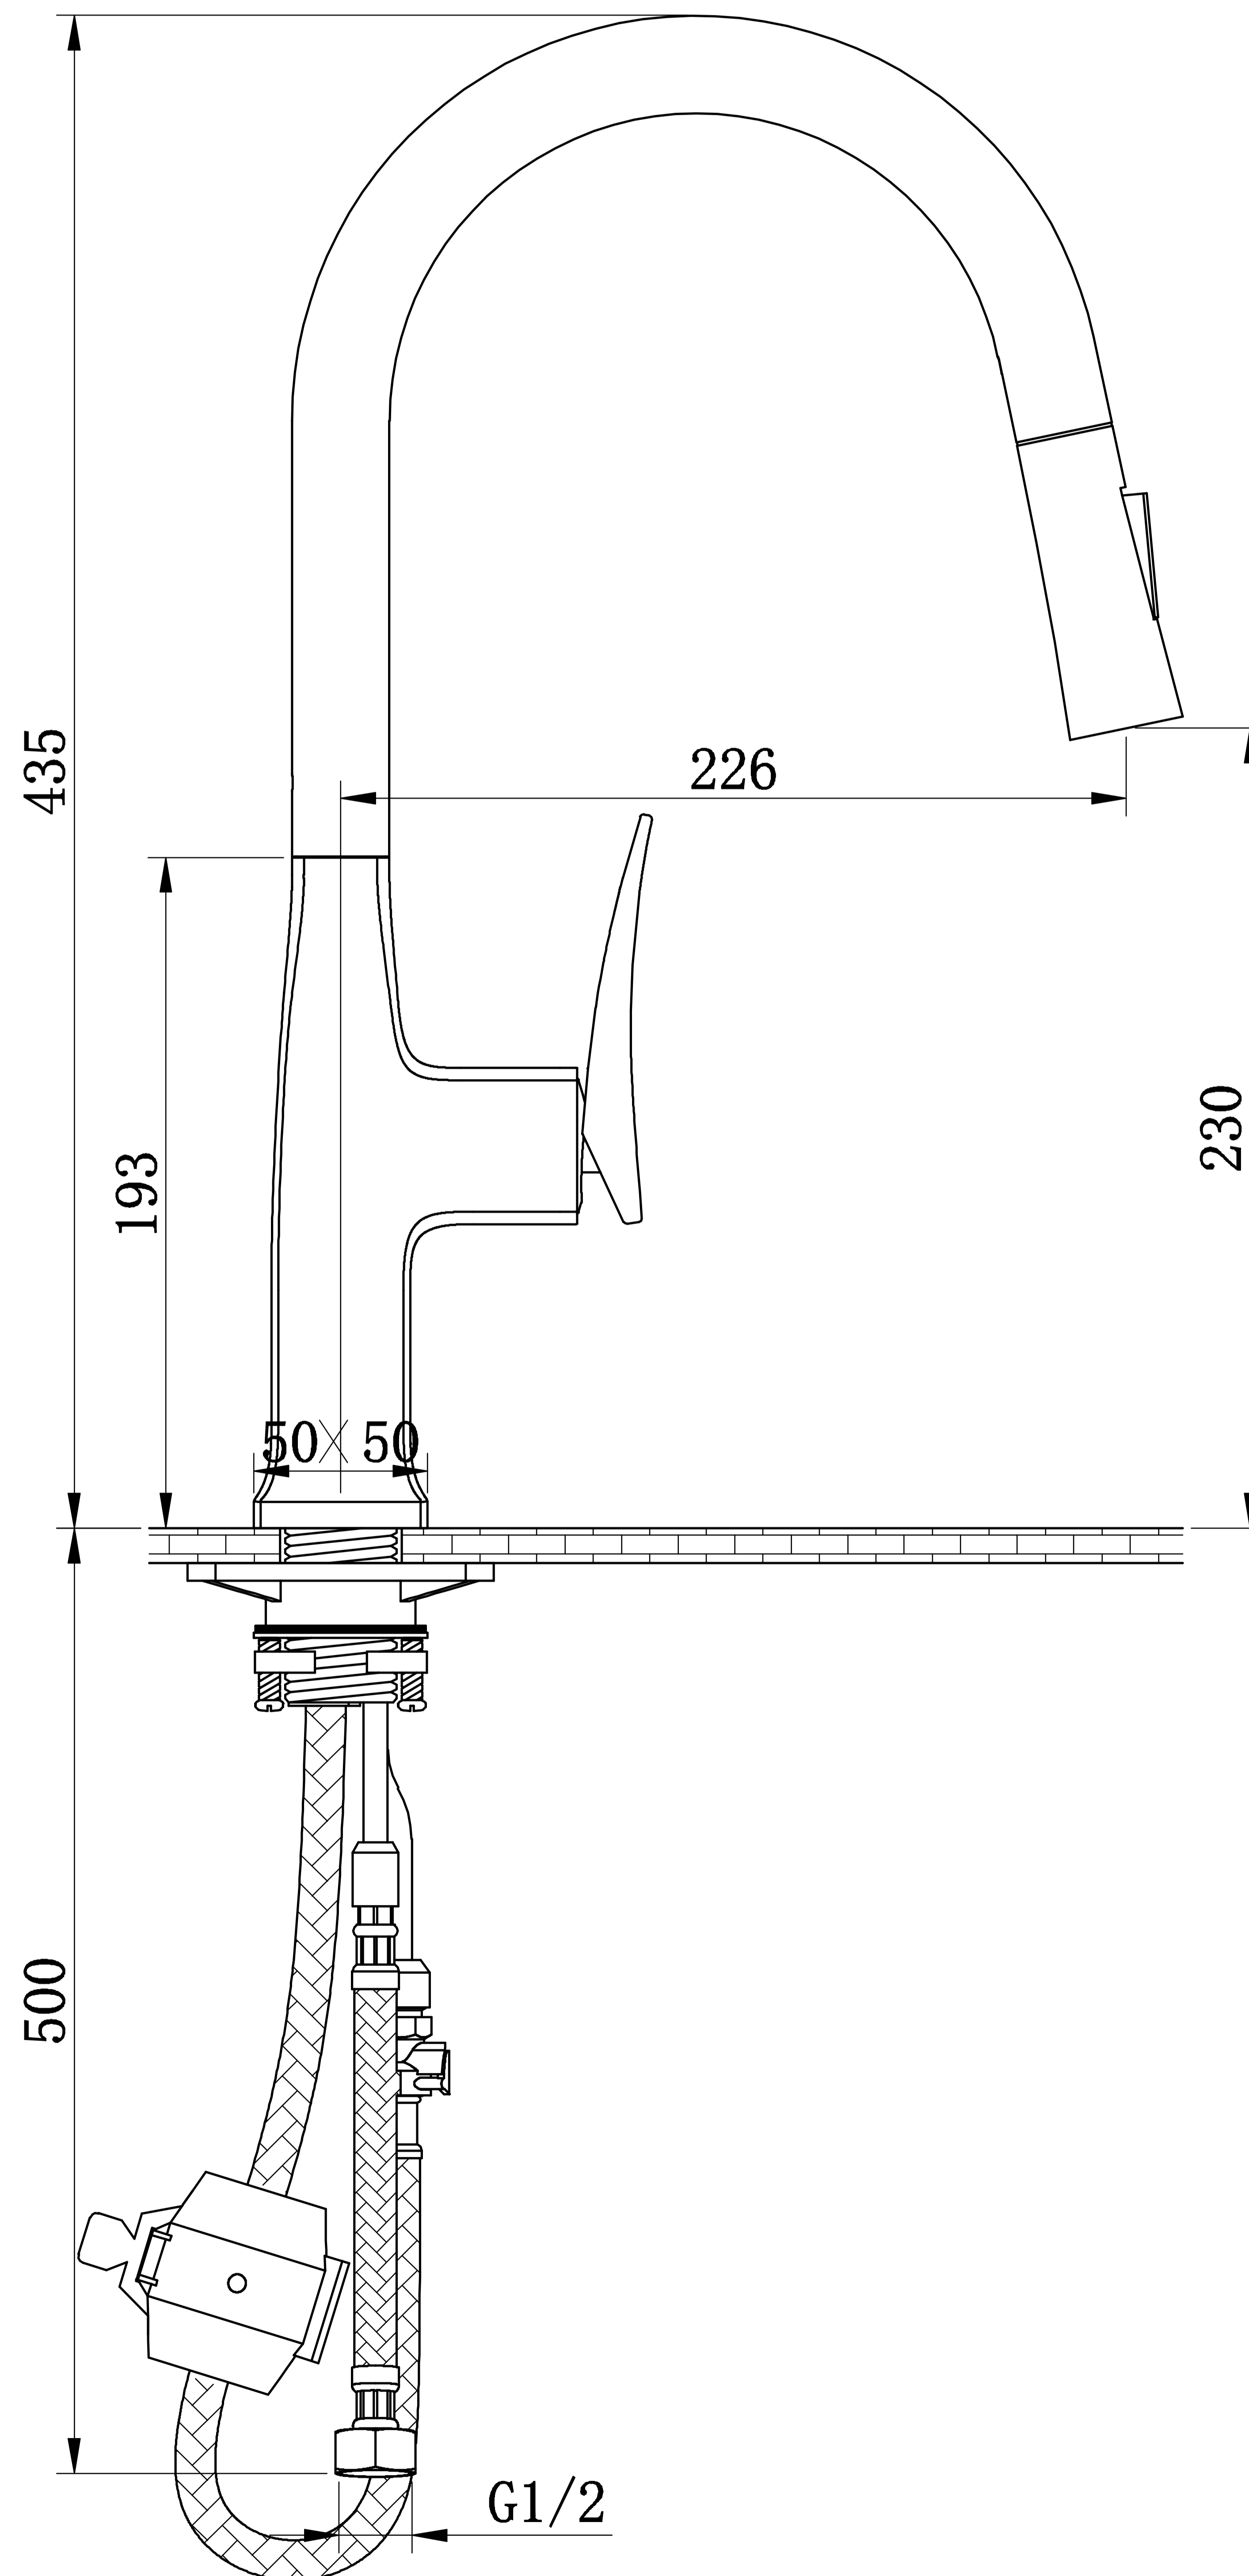

# Brass Pull-Out Table-Mounted Sink Mixer

Product Code : **2567**

Technical Drawing

All dimension are in **mm**